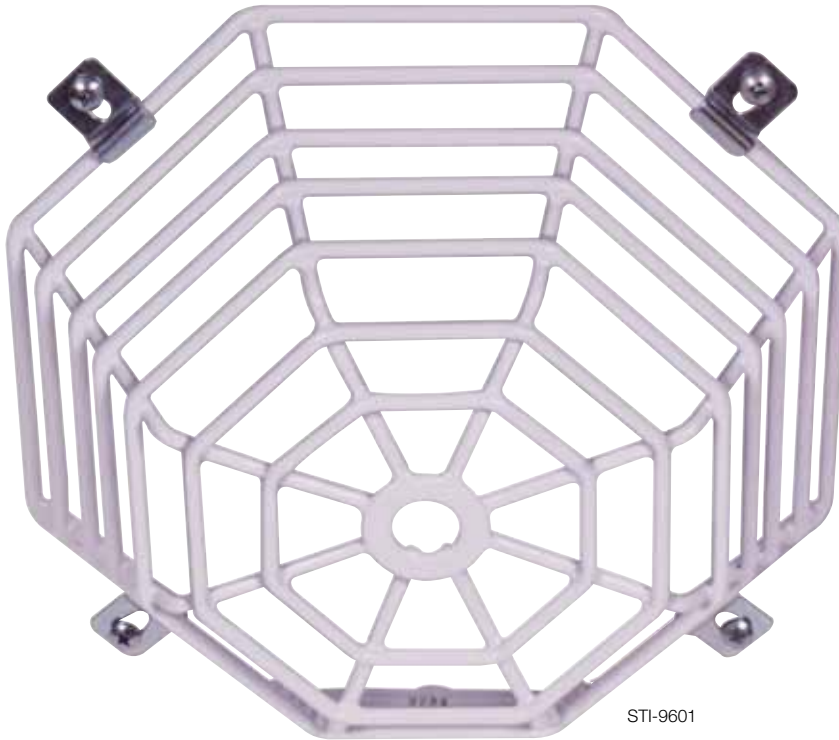

# STI STEEL WEB STOPPERS®

STI-9601

### Design

- Patented (D368,670) web-like octagon shape of 9-gauge steel wire makes them extremely difficult to break.