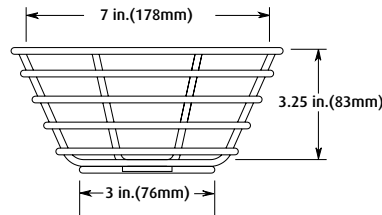

STI-9604
STI-9604-SS